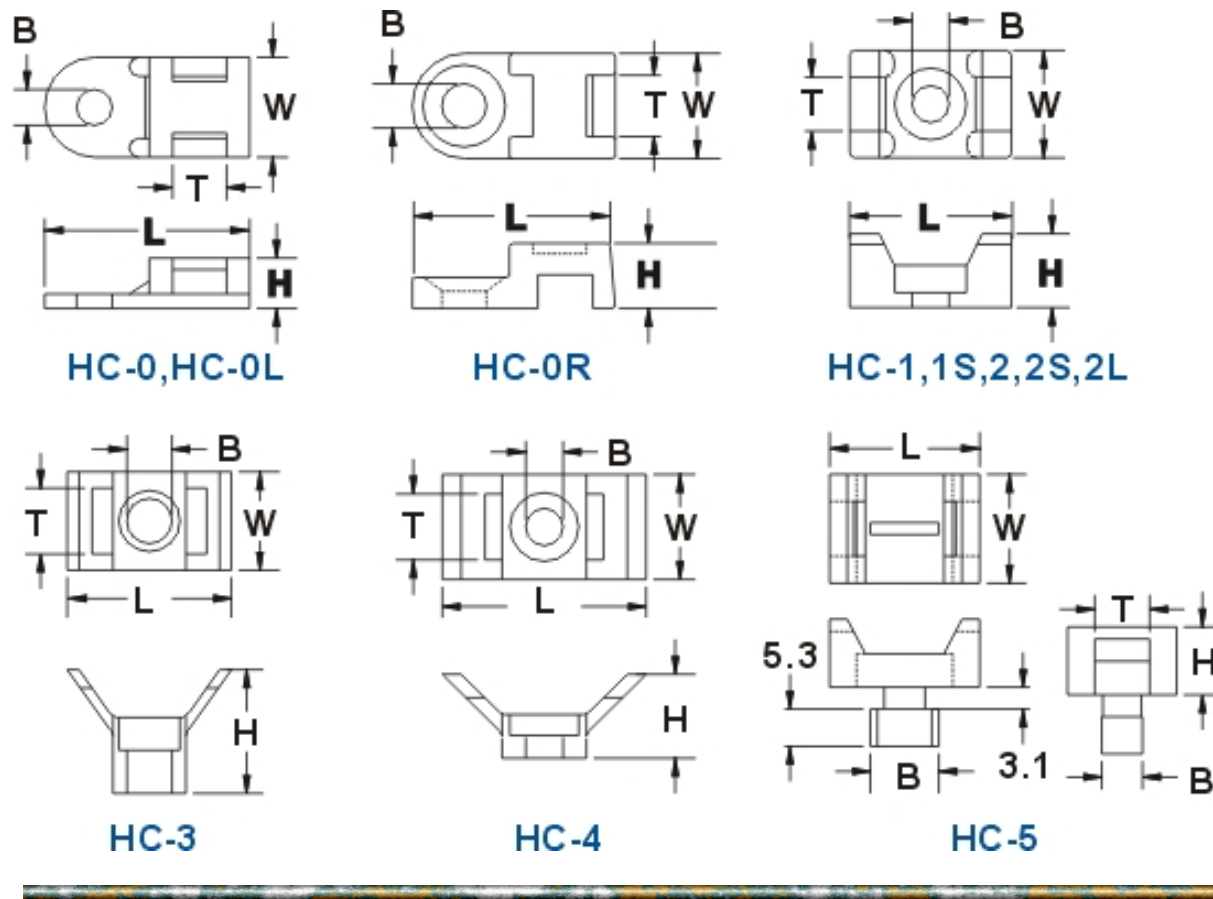

0510 SADDLE TYPE TIE MOUNT

Material: UL approved Nylon 66, 94V-2

To apply with KSS nylon cable ties:

HC-0: CV-075, 094, ... 280, 310

HC-1: CV-075, 094, ... 280, 310

HC-2: All applicable sizes

Saddle design provide maximum stability to wire bundles.
To apply, simply fix mount with a screw and secure wire bundles
with KSS nylon cable ties.

Unit:mm

ITEM No.	H	L	W	T	B	Packing
.						

.	<input type="checkbox"/> HC-0L	5.0	19.0	9.5	5.0	5.2
.	<input type="checkbox"/> HC-0R	6.2	19.1	10	5.4	4.2
.	<input type="checkbox"/> HC-1	7.0	15.0	10	5.1	3.5
.	<input type="checkbox"/> HC-1S	5.8	12.8	7	4.0	3.3
.	<input type="checkbox"/> HC-2S	9.8	23.0	16	9.0	5.0
.	<input type="checkbox"/> HC-2	9.8	23.0	16	9.0	6.3
.	<input type="checkbox"/> HC-2L	9.8	23.0	16	9.0	6.5
.	<input type="checkbox"/> HC-3	17.5	23.0	13.8	9.5	5.3
.	<input type="checkbox"/> HC-4	11.6	30.0	14.7	9.3	5.0
.	<input type="checkbox"/> HC-5	10.0	21.5	16	7.8	5.8x9.7