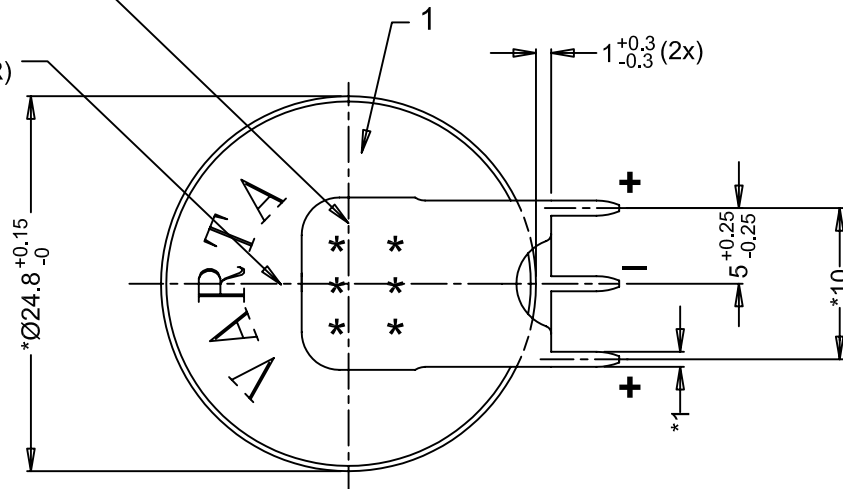

This tag positioned over country of origin thus ensuring visibility of 'VARTA'

Monthly & Production Reference Code (MMYR)

Note : *Dimensions for reference only.

No	AO No	Revisions	Date	Name
3	R113/04	Change date code to MMYR was MMY to identification the laser machine	2004-12-22	Ratna
2	T18/01	To add the date code area for Lithium coin	2001-03-08	Yeni
1	T141/00	To change weld spot to 6 was 4	2000-11-11	Ratna

Projection:		Material: Refer to part list no: 004757		Description: 3V CR 2430 SLF with casing & solder tags	
Dimensions in mm	Prepared & Checked	Verified & Approved		Dwg. No:	004757
Tolerance: As specified	2000-07-01	Titis WS		VKB Order No:	06430 201 501
Scale: 2 : 1					4 0 3